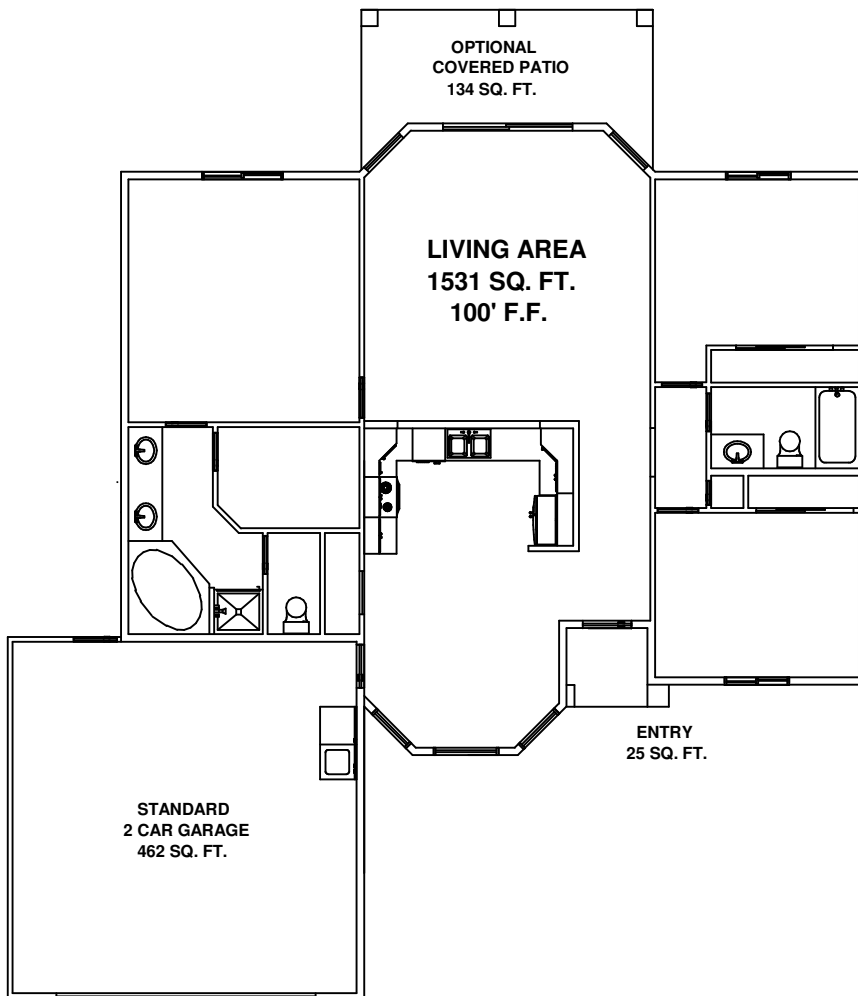

Ramsey Homes Inc.

The Elm
1531 Sq. Ft.

STARTING @ \$249,000

Ramsey reserves the right to alter or revise floor plans and prices without prior notice